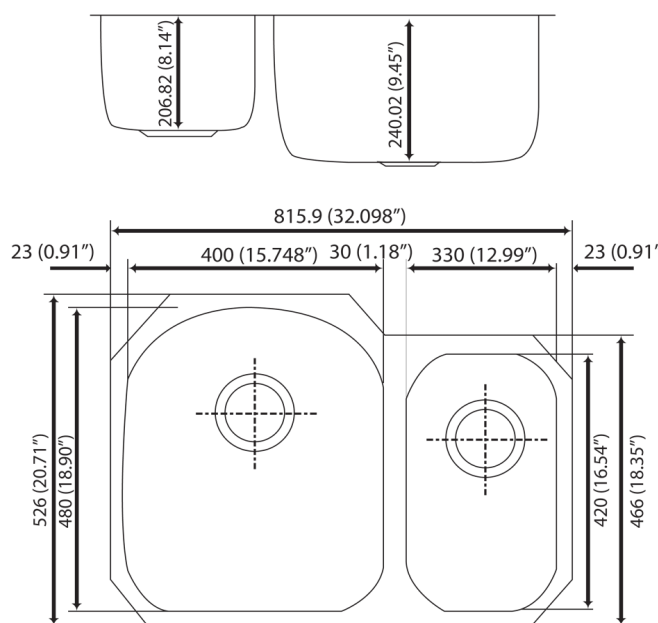

Product Diagram

WWW.AMERISINK.COM

877-500-7465

West Coast Warehouse: 510-667-9998 ▲ East Coast Warehouse: 404-691-5088