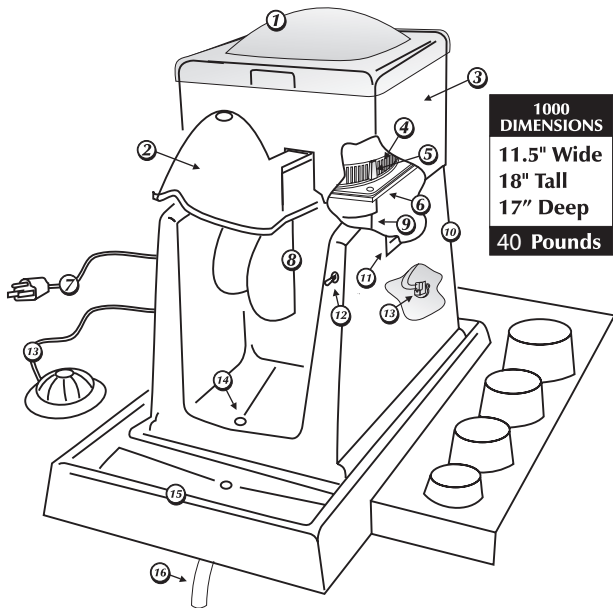

No shaver on the market comes close to the speed of Snowie's Ice Shavers. Our shavers are simply the fastest, easiest to use, and most reliable shavers ever produced. We have completely reinvented the cube shaver to produce the fluffiest shaved ice yet. Just pour regular ice into the easy load hopper, step on the safe air foot pedal and out comes snow that truly rivals mother nature. These shavers are designed to shave avalanche after avalanche all year long. Forget about those "old fashioned" block ice shavers with their rattling doors, sharp, exposed blades, and fine tuning. Try a Snowie shaver and see what the next millennium of shaved ice technology has to offer! Our shavers include a one year limited warranty against manufacturer defects. All Shavers are NSF approved. Electrical components are UL approved.

Snowie 1000 The 1000 Shaver is perfect for those places that don't require the high volume, and are tight on space. This is the perfect shaver for adding Snowies to an existing business. Shaves a 32 oz. serving in seconds.

- ① - Hinged Clear Door
- ② - Snow Shaper For Fast And Easy Production
- ③ - Ice Hopper Holds 3000 8 Lbs. Bag Of Ice 1000 4 Lbs. Bag Of Ice
- ④ - Blade
- ⑤ - Paddle Wheel
- ⑥ - Blade Housing

- ⑦ - Power Cord (110/13.2 Or 220/6.6)
- ⑧ - Snow Catcher For No Glove
- ⑨ - Motor Self Cooling 3000 (1) Horsepower 1000 (1) Horsepower
- ⑩ - The Cabinet's High Impact Plastic Is Durable & Easy To Clean

- ⑪ - Handles
- ⑫ - Switch 3 Position Toggle Hand or Foot Operation
- ⑬ - Air Foot Switch
- ⑭ - Built In Drip Pan W/ Drain
- ⑮ - Work Station Holds Cups And Expands Drip Pan For A 100% Water Free Area 25" Wide x 31" Deep
- ⑯ - 3 Foot Drain Hose