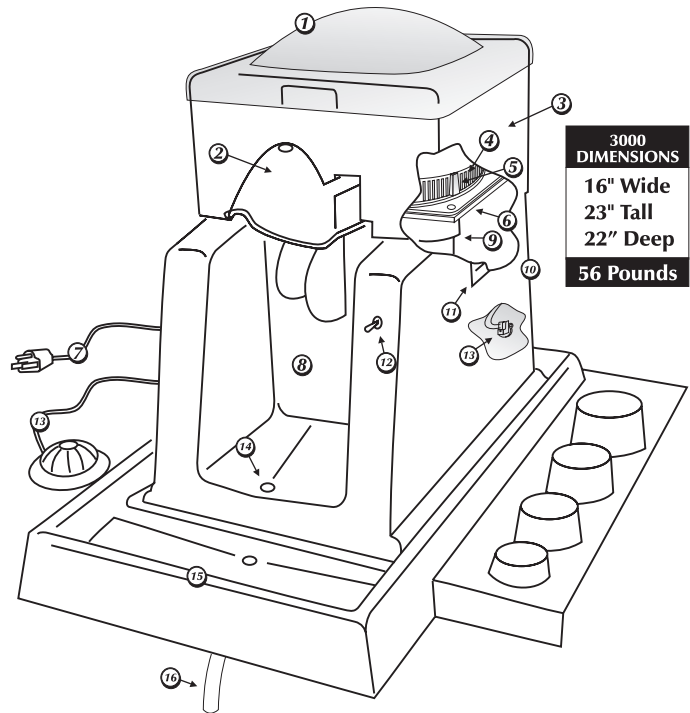

No shaver on the market comes close to the speed of Snowie's Ice Shavers. Our shavers are simply the fastest, easiest to use, and most reliable shavers ever produced. We have completely reinvented the cube shaver to produce the fluffiest shaved ice yet. Just pour regular ice into the easy load hopper, step on the safe air foot pedal and out comes snow that truly rivals mother nature. These shavers are designed to shave avalanche after avalanche all year long. Forget about those "old fashioned" block ice shavers with their rattling doors, sharp, exposed blades, and fine tuning. Try a Snowie shaver and see what the next millennium of shaved ice technology has to offer! Our shavers include a one year limited warranty against manufacturer defects. All Shavers are NSF approved. Electrical components are UL approved.

Snowie 1000 The 1000 Shaver is perfect for those places that don't require the high volume, and are tight on space. This is the perfect shaver for adding Snowies to an existing business. Shaves a 32 oz. serving in seconds.

- ① - Hinged Clear Door
- ② - Snow Shaper For Fast And Easy Production
- ③ - Ice Hopper Holds 3000 8 Lbs. Bag Of Ice 1000 4 Lbs. Bag Of Ice
- ④ - Blade
- ⑤ - Paddle Wheel
- ⑥ - Blade Housing

- ⑦ - Power Cord (110/13.2 Or 220/6.6)
- ⑧ - Snow Catcher For No Glove
- ⑨ - Motor Self Cooling 3000 (1) Horsepower 1000 (1) Horsepower
- ⑩ - The Cabinet's High Impact Plastic Is Durable & Easy To Clean

- ⑪ - Handles
- ⑫ - Switch 3 Position Toggle Hand or Foot Operation
- ⑬ - Air Foot Switch
- ⑭ - Built In Drip Pan W/ Drain
- ⑮ - Work Station Holds Cups And Expands Drip Pan For A 100% Water Free Area 25" Wide x 31" Deep
- ⑯ - 3 Foot Drain Hose